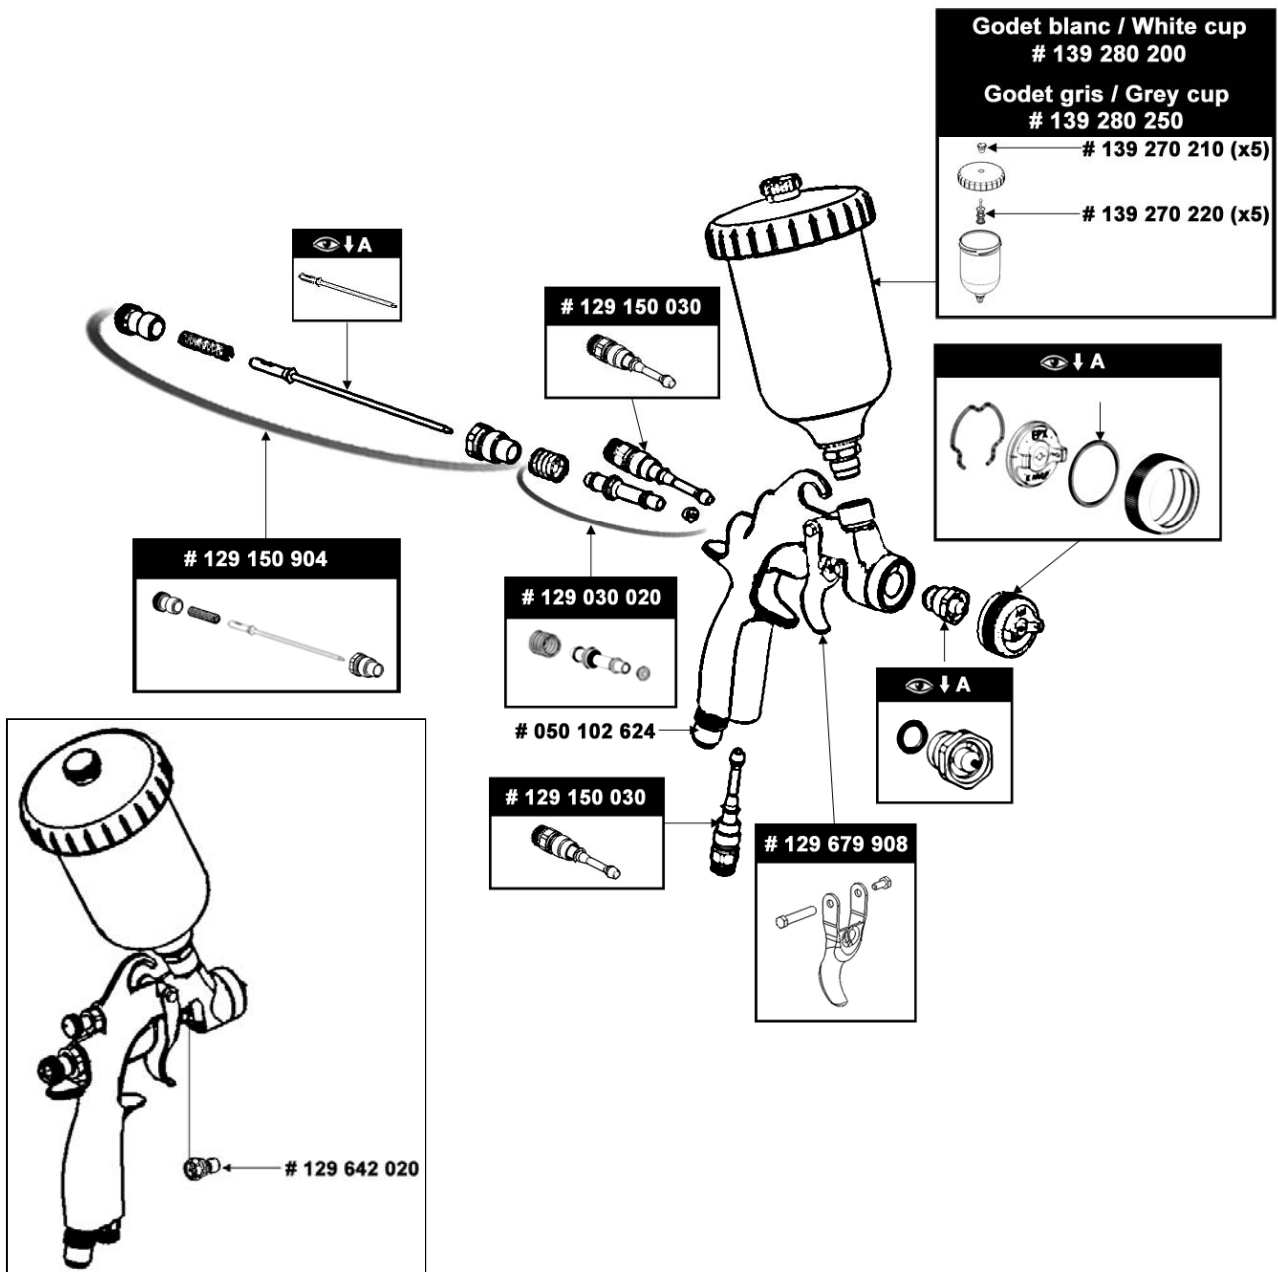

S 3 G HPA		
		
		#
	+ 08 AM	136.156.108

S 3 G HPA			S 3 G HTi		
					
		#			#
	-	136.155.100		-	136.155.100
	+ 08 AM	136.155.108		+ 08 ESG KHVLP	136.155.112
	+ 10 AM	136.155.109		+ 10 ESG KHVLP	136.155.113
	+ 12 AM	136.155.110		+ 12 ESG KHVLP	136.155.114
	+ 10 PGL	136.155.107			

Pochette de joints / Seal kit
 # 129 150 901

* inclus dans la pochette de joints
 * included in the seal kit

Pochette de maintenance / Servicing kit
 # 129 150 902

		A		B		C	
	#		#		#		#
08 AM	031.150.008	AM	132.630.400	08	134.630.400	08	033.150.100
10 AM	031.150.009			10	134.630.100	10	033.150.500
12 AM	031.150.010			12	134.630.200	12	033.150.200
10 PGL	031.150.007	PGL	132.640.100	10 L	134.640.100	10 L	033.150.300
08 ESG KHVLP	031.150.012	ESG KHVLP	132.150.200	08	134.630.400	08	033.150.100
10 ESG KHVLP	031.150.013			10	134.630.100	10	033.150.500
12 ESG KHVLP	031.150.014			12	134.630.200	12	033.150.200