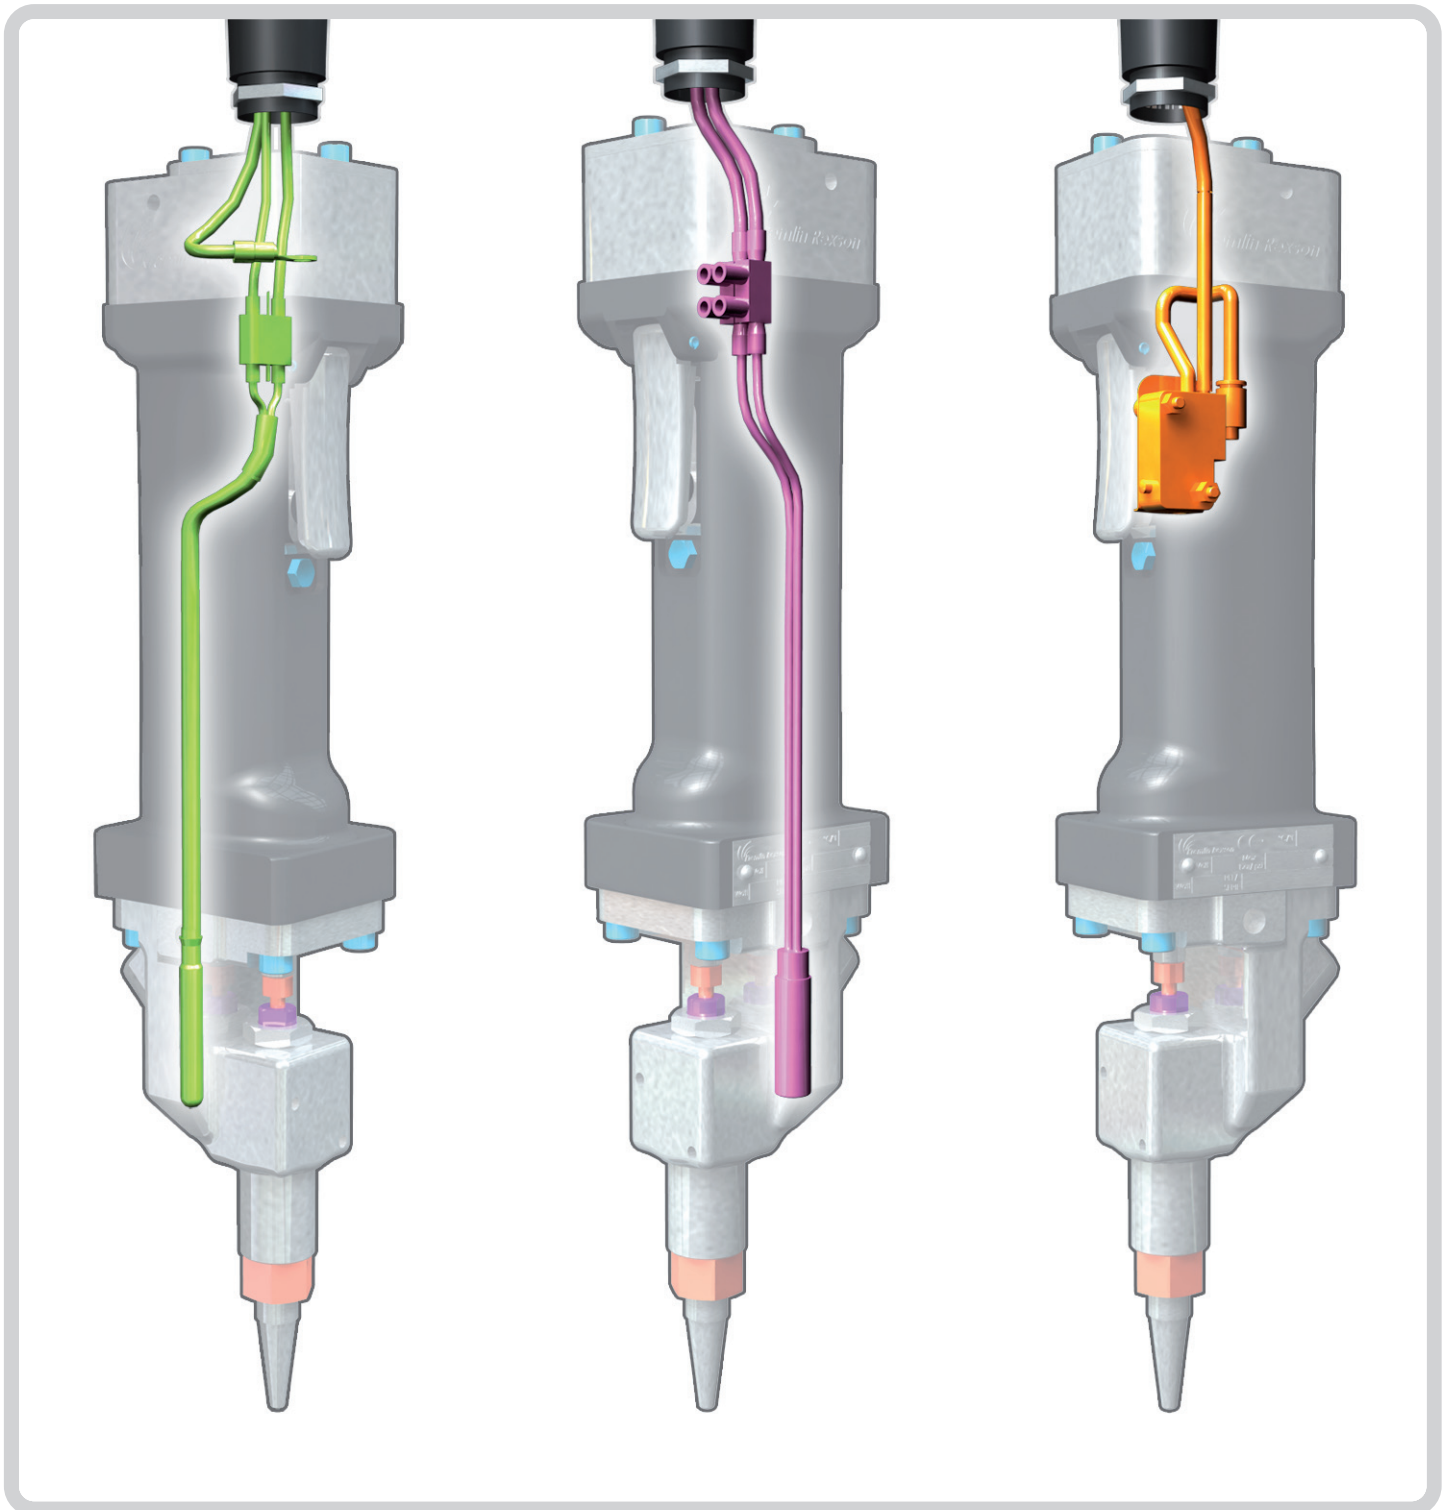

Kit Aiguille + siège
Needle and seat Kit

1 an
year

151110501

Cartouche Assemblée
Cartridge assembly

1 an
year

151119002

Buse
Nozzle

1 an
year